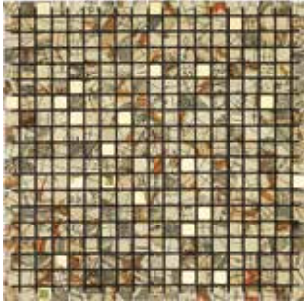

METAL MOSAIC MM1-01