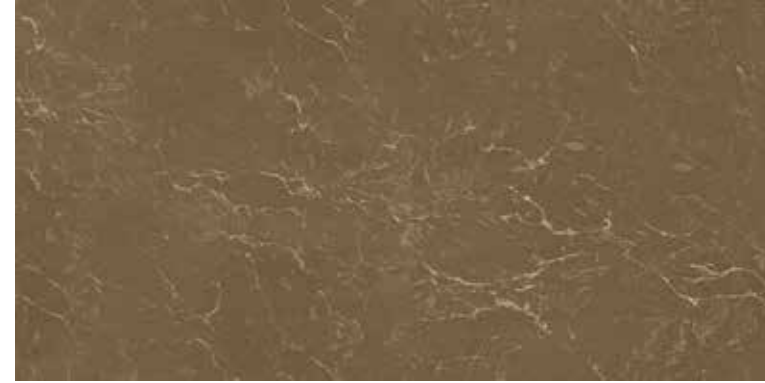

MARMİ BROWN

KOD Code	EBAT Size	ÜRÜN ADI Product Name	MASSE Body	DESEN Patterns	YÜZEY Surface	Kutu/Box			Palet/Palette		
						M²	Adet/Piece	KG	M²	Kutu/Box	KG
02.612.23	60x120	MARMİ BONE	Granit full body	Inj random	Flat polish	1,44	2	43,2	69,12	40	1290
02.312.23-MB	30x120	MARMİ BONE MERDİVEN BASAMAĞI	Granit full body	Inj random	Flat polish	0,72	2	21,5	-	-	-
02.112.23-MR	15x120	MARMİ BONE MERDİVEN RIHTI	Granit full body	Inj random	Flat polish	0,72	4	21,5	-	-	-
02.612.24	60x120	MARMİ BROWN	Granit full body	Inj random	Flat polish	1,44	2	43,2	69,12	40	1290
02.312.24-MB	30x120	MARMİ BROWN MERDİVEN BASAMAĞI	Granit full body	Inj random	Flat polish	0,72	2	21,5	-	-	-
02.112.24-MR	15x120	MARMİ BROWN MERDİVEN RIHTI	Granit full body	Inj random	Flat polish	0,72	4	21,5	-	-	-