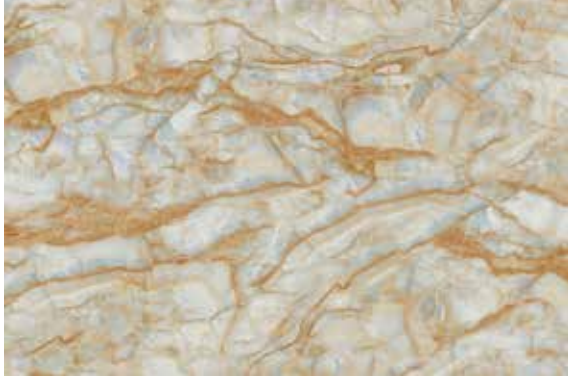

POLISH GLAZED PORCELAIN TILES

EARTH

VOLCANO