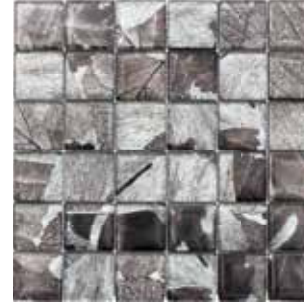

LEAF GREEN MG8-01

LEAF RED MG8-02

LEAF GREY MG8-03

LEAF YELLOW MG8-04

KOD Code	EBAT Size	ÜRÜN ADI Product Name	MASSE Body	KALINLIK Thickness	YÜZEY Surface	Kutu/Box 			Palet/Palette 		
						M ²	Adet/Piece	KG	M ²	Kutu/Box	KG
MG8-01	30x30	LEAF GREEN	-	8 mm	-	1	11	17	72,00	72	1224
MG8-02	30x30	LEAF RED	-	8 mm	-	1	11	17	72,00	72	1224
MG8-03	30x30	LEAF GREY	-	8 mm	-	1	11	17	72,00	72	1224
MG8-04	30x30	LEAF YELLOW	-	8 mm	-	1	11	17	72,00	72	1224