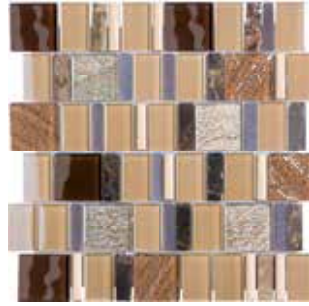

**CRISTAL MIX
STONE&STAINLESS STEEL
MG5-12**