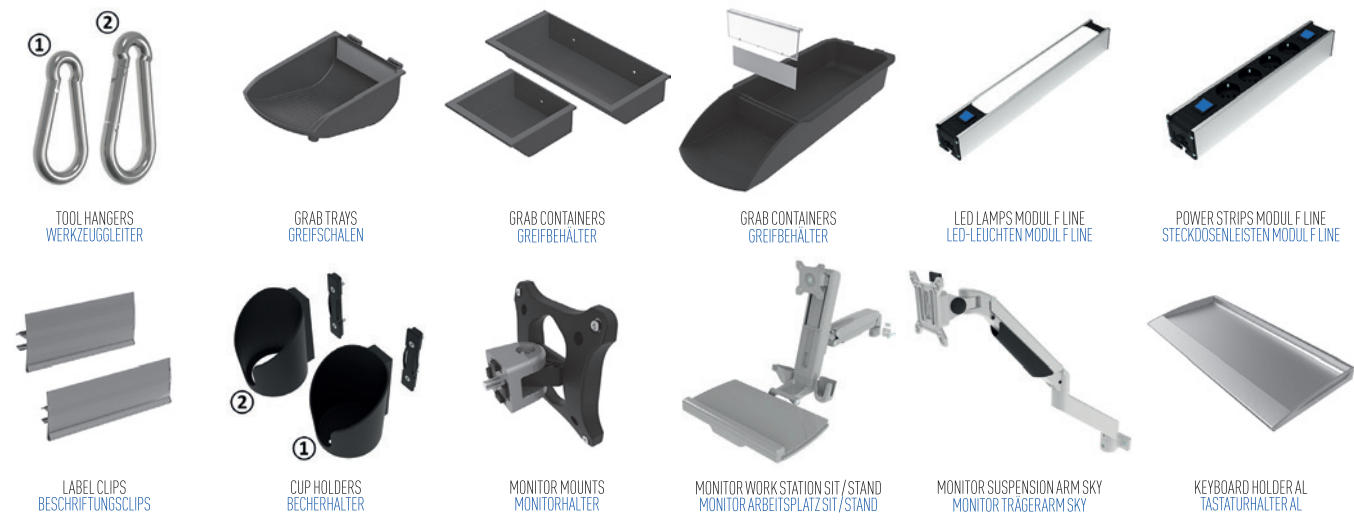

- 2 INDUSTRIAL HARDWARE COMPONENTS**
 - Components for server and control cabinet construction

- 3 SHOPFLOOR & INTRALOGISTIC**
 - Floor markings
 - Shelf and container labelling
 - Material flow / material provision
 - Visual boards / visual pockets
 - Flowsort Sortingsystems

- 6 MECHATRONICS**
 - TANlock | Smart Access Controls

FLOOR ELEMENTS **BODENELEMENTE**

HINGES **SCHARNIERE**

T-NUTS AND BOLTS **NUTMUTTERN UND -SCHRAUBEN**

CONNECTING SYSTEMS **VERBINDUNGSTECHNIK**

HANDLES AND LATCHES **GRIFFE UND VERSCHLÜSSE**

COMPONENTS FOR WORK STATIONS ARBEITSPLATZKOMPONENTEN

SLIDERS AND ROLLERS GLEITER UND ROLLEN

CONVEYORS FÖRDERTECHNIK

ENCLOSURES, GUARDS, PARTITIONS SCHUTZ- UND TRENNWANELEMENTE

PANEL FASTENERS FLÄCHENBEFESTIGUNGEN