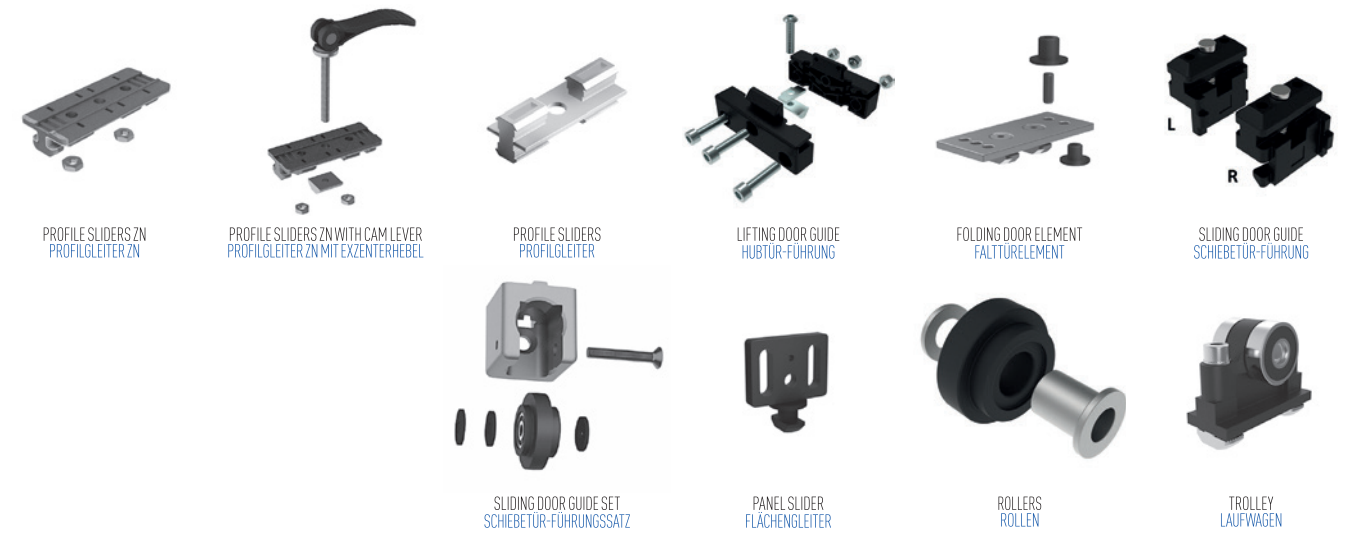

ENGINEERING COMPONENTS

PRODUCTOVERVIEW

MASCHINENBAUKOMPONENTEN

PRODUKTÜBERSICHT

FATH

PS

- 1 MECHANICAL ENGINEERING COMPONENTS**
 - Components for aluminum profile systems
 - Workplace components
 - Floor elements
 - Roller tracks

- 2 INDUSTRIAL HARDWARE COMPONENTS**
 - Components for server and control cabinet construction

- 3 SHOPFLOOR & INTRALOGISTIC**
 - Floor markings
 - Shelf and container labelling
 - Material flow / material provision
 - Visual boards / visual pockets
 - Flowsort Sortingsystems

- 6 MECHATRONICS**
 - TANlock | Smart Access Controls

FLOOR ELEMENTS **BODENELEMENTE**

HINGES **SCHARNIERE**

T-NUTS AND BOLTS **NUTMUTTERN UND -SCHRAUBEN**

CONNECTING SYSTEMS **VERBINDUNGSTECHNIK**

HANDLES AND LATCHES **GRIFFE UND VERSCHLÜSSE**

COMPONENTS FOR WORK STATIONS ARBEITSPLATZKOMPONENTEN

SLIDERS AND ROLLERS GLEITER UND ROLLEN

CONVEYORS FÖRDERTECHNIK

ENCLOSURES, GUARDS, PARTITIONS SCHUTZ- UND TRENNWANELEMENTE

PANEL FASTENERS FLÄCHENBEFESTIGUNGEN